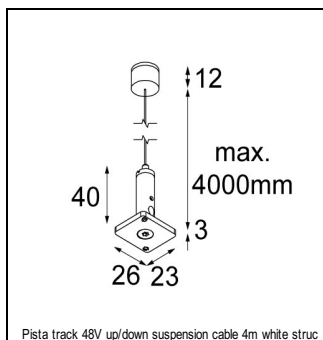

13410232	PISTA TRACK 48V SURFACE PROFILE 3M BLACK STRUC
13410109	PISTA TRACK 48V SURFACE PROFILE 2M WHITE STRUC
13410132	PISTA TRACK 48V SURFACE PROFILE 2M BLACK STRUC
13410009	PISTA TRACK 48V SURFACE PROFILE 1M WHITE STRUC
13410032	PISTA TRACK 48V SURFACE PROFILE 1M BLACK STRUC
13410003	PISTA BRACKET INCL. SAFETY CABLE FOR CLIMATE CONTROL CEILINGS (10 PIECES)
13410001	PISTA BRACKET FOR CLIMATE CONTROL CEILINGS (10 PIECES)
13418932	PISTA SURFACE MOUNTED LED GEAR 48V 150W (FOR SUSPENDED INSTALLATION) BLACK
13418909	PISTA SURFACE MOUNTED LED GEAR 48V 150W (FOR SUSPENDED INSTALLATION) WHITE
13418932	PISTA SURFACE MOUNTED LED GEAR 48V 150W (FOR SURFACE INSTALLATION) BLACK
13418832	PISTA SURFACE MOUNTED LED GEAR 48V 150W (FOR SURFACE INSTALLATION) WHITE
13418809	PISTA SURFACE MOUNTED LED GEAR 48V 75W (FOR SUSPENDED INSTALLATION) BLACK
13418832	PISTA SURFACE MOUNTED LED GEAR 48V 75W (FOR SUSPENDED INSTALLATION) WHITE
13418909	PISTA SURFACE MOUNTED LED GEAR 48V 75W (FOR SURFACE INSTALLATION) BLACK STRUC
13418932	PISTA SURFACE MOUNTED LED GEAR 48V 75W (FOR SURFACE INSTALLATION) WHITE STRUC
13418409	PISTA SURFACE MOUNTED LED GEAR 48V 75W (FOR SURFACE INSTALLATION) WHITE STRUC
13410709	PISTA TRACK 48V COVER 2M WHITE STRUC
13410732	PISTA TRACK 48V COVER 2M BLACK STRUC
13410609	PISTA TRACK 48V COVER 1M WHITE STRUC
13410632	PISTA TRACK 48V COVER 1M BLACK STRUC
13418332	PISTA TRACK 48V ELECTRICAL/MECHANICAL (SURFACE/SUSPENSION) CONNECTION
13418309	PISTA TRACK 48V ELECTRICAL/MECHANICAL (SURFACE/SUSPENSION) CONNECTION
13419609	PISTA TRACK 48V ELECTRICAL/MECHANICAL (RECESSED FLANGE) CONNECTION 90° OUTSIDE
13419632	PISTA TRACK 48V ELECTRICAL/MECHANICAL (RECESSED FLANGE) CONNECTION 90° OUTSIDE
13419632	PISTA TRACK 48V ELECTRICAL/MECHANICAL (RECESSED FLANGE) CONNECTION 90° INSIDE
13419509	PISTA TRACK 48V ELECTRICAL/MECHANICAL (RECESSED FLANGE) CONNECTION 90° INSIDE
13419532	PISTA TRACK 48V ELECTRICAL/MECHANICAL (UP/DOWN) CONNECTION 90° WHITE STRUC
12360309	PISTA TRACK 48V ELECTRICAL/MECHANICAL (UP/DOWN) CONNECTION 90° BLACK STRUC
12360332	PISTA TRACK 48V ELECTRICAL/MECHANICAL (UP/DOWN) CONNECTION 90° BLACK STRUC
13418709	PISTA TRACK 48V ELECTRICAL/MECHANICAL (SUSPENSION) CONNECTION 90° OUTSIDE
13418732	PISTA TRACK 48V ELECTRICAL/MECHANICAL (SUSPENSION) CONNECTION 90° OUTSIDE
13418609	PISTA TRACK 48V ELECTRICAL/MECHANICAL (SUSPENSION) CONNECTION 90° INSIDE BLACK
13418632	PISTA TRACK 48V ELECTRICAL/MECHANICAL (SUSPENSION) CONNECTION 90° INSIDE BLACK
13418232	PISTA TRACK 48V ELECTRICAL/MECHANICAL (SURFACE) CONNECTION 90° OUTSIDE BLACK
13418209	PISTA TRACK 48V ELECTRICAL/MECHANICAL (SURFACE) CONNECTION 90° OUTSIDE WHITE
13418209	PISTA TRACK 48V ELECTRICAL/MECHANICAL (SURFACE) CONNECTION 90° INSIDE BLACK
13418132	PISTA TRACK 48V ELECTRICAL/MECHANICAL (SURFACE) CONNECTION 90° INSIDE WHITE
13418109	PISTA TRACK 48V ELECTRICAL/MECHANICAL (RECESSED) CONNECTION 180° WHITE STRUC
13419709	PISTA TRACK 48V ELECTRICAL/MECHANICAL (RECESSED) CONNECTION 180° WHITE STRUC