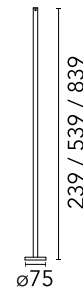

## Pole with base H 300 mm Grey

Pole with base. H300mm Ready for installation on solid surface. Ground installation needs earth stick use, to be ordered as separated item.

Are you a professional and your project needs consulting and support?

### Physical

Colour	Grey
Net weight (kg)	0.18