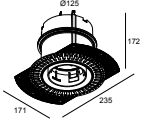

DEEP RINGO TRIMLESS OK LED 92733 FG

202 145 811 922 FG

Montage kit - top air + light

29810 0220 MOUNTING KIT TOP AIR 102

☐