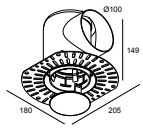

DEEP RINGO TRIMLESS OK LED 92733 FG

202 145 811 922 FG

Montage kit - top air + light

29810 0220 MOUNTING KIT TOP AIR 102

Montage kit - side air only

29810 0100 MOUNTING KIT SIDE AIR ONLY 1

Montage kit - top air only