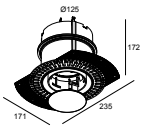

1

Montage kit

15212 2000 MOUNTING KIT R82 TRIMLESS O.F.A.

Montage kit spanplafond

15212 0070 MOUNTING KIT R82 TRIMLESS CSC

15212 0150 MOUNTING KIT R82 TRIMLESS WSC

Montage kit - side air + light

29810 0020 MOUNTING KIT SIDE AIR 102

DEEP RINGO TRIMLESS OK LED 92733 FG

202 145 811 922 FG

Montage kit - top air + light

29810 0220 MOUNTING KIT TOP AIR 102

Montage kit - side air only

29810 0100 MOUNTING KIT SIDE AIR ONLY 1

Montage kit - top air only