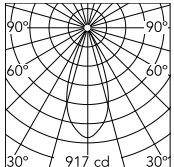

Physical

| | |
|---------------------|--------------|
| Colour | Black/Bronze |
| Trim | Yes |
| Orientation | Fixed |
| Recessed depth (mm) | 75 |
| Length (mm) | 77 |
| Net weight (kg) | 0.25 |
| IP internal | 20 |
| IP external | 55 |

Schematic light drawing

Beam Angle: 41°

| h(m) | E(lx) | D(m) |
|------|-------|------|
| 1 | 917 | 0.74 |
| 2 | 229 | 1.48 |
| 3 | 102 | 2.22 |
| 4 | 57 | 2.96 |
| 5 | 37 | 3.70 |

Luminous flux luminaire
391 lm (EXTREME CUT OFF)