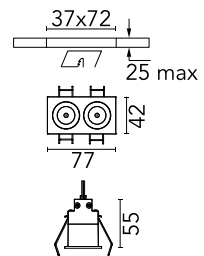

Are you a professional and your project needs consulting and support?

[BOOK AN APPOINTMENT](#)

Main specifications

| | |
|-------------------|---------------------|
| Mounting | Ceiling recessed |
| Environments | Indoor dry location |
| Light Source Type | LED |
| LED type | Power LED |
| Number of heads | 1 |
| Power (W) | 6.5 |
| System power (W) | 7 |
| Source flux (lm) | 570 |
| System flux (lm) | 391 |

Physical

| | |
|---------------------|--------------|
| Colour | Black/Bronze |
| Trim | Yes |
| Orientation | Fixed |
| Recessed depth (mm) | 75 |
| Length (mm) | 77 |
| Net weight (kg) | 0.25 |
| IP internal | 20 |
| IP external | 55 |

Schematic light drawing

Beam Angle: 41°

| h(m) | E(lx) | D(m) |
|------|-------|------|
| 1 | 917 | 0.74 |
| 2 | 229 | 1.48 |
| 3 | 102 | 2.22 |
| 4 | 57 | 2.96 |
| 5 | 37 | 3.70 |

Luminous flux luminaire
391 lm (EXTREME CUT OFF)