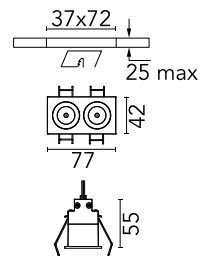

FLOS

05.1032.14ACB Black/Bronze

Light Shadow Fixed Trim Casambi Version 2 Spots Optic Wide Flood NEW

Designed by FLOS Architectural, 2022

Recessed integrated luminaire with 2 LED lighting spots. Remote power supply included (220-240V).

Are you a professional and your project needs consulting and support?

[BOOK AN APPOINTMENT](#)

Main specifications

Mounting	Ceiling recessed
Environments	Indoor dry location
Light Source Type	LED
LED type	Power LED
Number of heads	1
Power (W)	6.5
System power (W)	7
Source flux (lm)	540
System flux (lm)	383

Physical

Colour	Black/Bronze
Trim	Yes
Orientation	Fixed
Recessed depth (mm)	75
Length (mm)	77
Net weight (kg)	0.25
IP internal	20
IP external	55

Download

[Mounting instructions](#) PDF

Photometric Files

[LDT / IES](#) ZIP