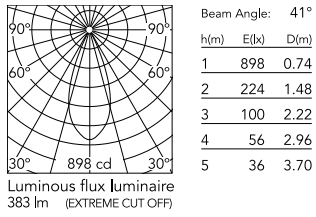

Physical

Colour	Black/Bronze
Trim	Yes
Orientation	Fixed
Recessed depth (mm)	75
Length (mm)	77
Net weight (kg)	0.25
IP internal	20
IP external	55

Download

[Mounting instructions](#) PDF

Photometric Files

[LDT / IES](#) ZIP

Technical Drawings

[2D](#) ZIP

[3D](#) ZIP

[Bim](#) ZIP

Schematic light drawing

Ecodesign and Energy Labelling

Replaceable (LED only)
light source by a
professional

Replaceable control
gear by a professional

Photometric

Lighting type	Direct
Light distribution	Symmetric
CCT (K)	2700
CRI>	90
LED Life / Failure Ratio	L80B50
Beam angle C0-180 (°)	46
Beam angle C90-270 (°)	46

Electrical

Insulation class	II
Frequency (Hz)	50/60
Main voltage (Vac)	220-240
LED voltage Vf (Vdc)	7.2
LED current (mA)	900
Driver	Remote included
Dimmable	Yes
Dimming type	Dimmable Casambi