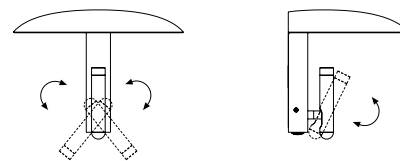

Konoha

Yabu Pushelberg

marset

Konoha

Range of positions

Konoha

Light source:
LED SMD 700mA 2,1W 2700K
CRI80 226,5lm
Luminaire:
100 - 240 VAC 4,25W 131lm
LED included

Optic

Painted steel diffuser with a white interior and painted aluminium spotlight. Switch built into the lamp.

- Black (Ral 9005)
- Terracotta (Ral 050 50 40)
- Chalk (Ral 085 80 10)
- Moss grey (Ral 7003)

- [Download](#) Assembly Instructions
- [Download](#) 2D
- [Download](#) 3D
- [Download](#) Photometric data

info@marset.com
www.marset.com

The result is a simple, unobtrusive wall lamp with a shade that houses a directed spotlight that can rotate 360 degrees. The shade acts like a hat, covering the spotlight so that when the light is directed upward, it bounces inside the shade and projects a soft beam of light, yielding warm ambient lighting.