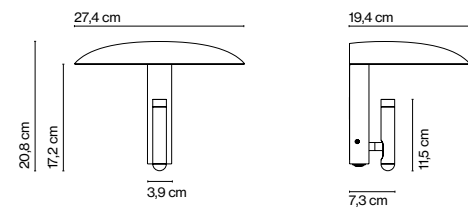

Konoha

Yabu Pushelberg

marset

Konoha

Range of positions

Konoha

Light source:
LED SMD 700mA 2,1W 2700K
CRI80 226,5lm
Luminaire:
100 - 240 VAC 4,25W 131lm
LED included

Optic

Painted steel diffuser with a white interior and painted aluminium spotlight. Switch built into the lamp.

- Black (Ral 9005)
- Terracotta (Ral 050 50 40)
- Chalk (Ral 085 80 10)
- Moss grey (Ral 7003)

- [Download](#) Assembly Instructions
- [Download](#) 2D
- [Download](#) 3D
- [Download](#) Photometric data

info@marset.com
www.marset.com

The result is a simple, unobtrusive wall lamp with a shade that houses a directed spotlight that can rotate 360 degrees. The shade acts like a hat, covering the spotlight so that when the light is directed upward, it bounces inside the shade and projects a soft beam of light, yielding warm ambient lighting.