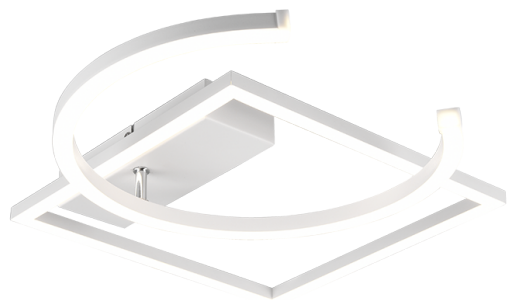

Ceiling lamp

PIVOT – R62162131

incl. 1x SMD LED, 23,5W · 1x 3000lm, 4000K

- **Dimmable via switch**
- **Not suitable for external dimmer**
- **Wall- & ceiling mounting**
- **Tiltable**
- **4000K**

Material construction

Metal · White mat

Product dimensions

Width: 42cm
Height: 7cm
Depth: 54cm

Technical data

Light source: SMD – LED (integrated)
Watt: 23W
Lumen: 1x 3000lm
Kelvin: 4000K
Color rendering (CRI): > 80 CRI
Lifetime: 30000H
Switching cycles: 15000x ON/OFF